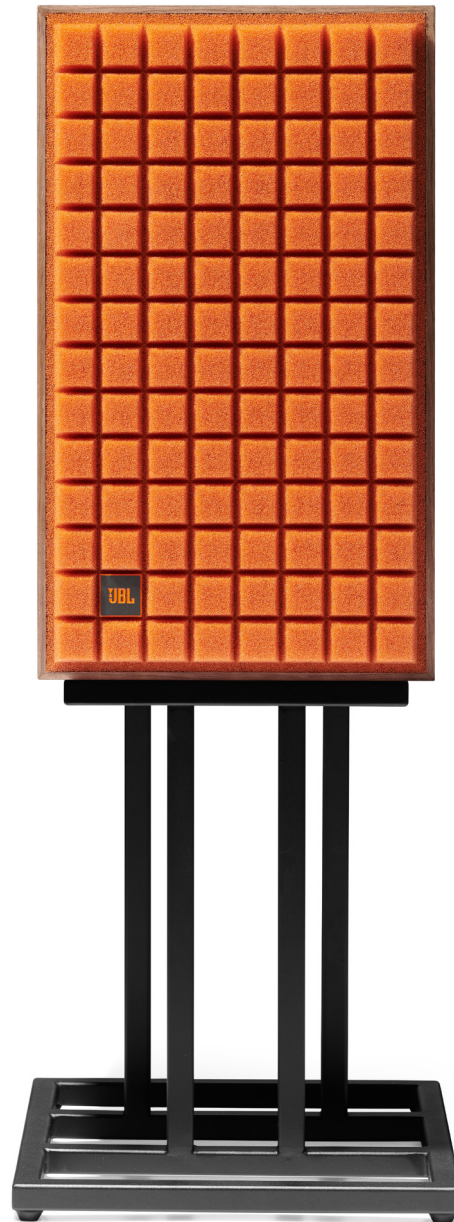

L82 Classic

2-Way 8-inch (200mm) Bookshelf Loudspeaker

JBL

JBL Sound: A Heritage of Excellence

JBL Loudspeakers have been a top choice of music and movie professionals for nearly 75 years. They provide incredible sound in movie theaters, concert venues, recording studios and houses of worship worldwide. But you don't need to be a professional to enjoy legendary JBL sound. Our home products and systems leverage the same cutting edge technology and acoustic science the pros rely on.

JBL L82 Classic 2-Way Bookshelf Loudspeaker

The L82 Classic is a compact 8-inch (200mm) 2-way bookshelf loudspeaker featuring JBL's advanced acoustic technologies in combination with the iconic retro-inspired style of its larger family member: the L100 Classic. The vintage design of the L82 Classic features a genuine walnut satin wood veneer cabinet and a striking Quadrex foam grille available in a choice of black, orange or blue. Beneath this compelling exterior lies modern acoustic components that deliver stunning sound sure to please any music lover. In the storied tradition of JBL 8-inch 2-way loudspeakers, the L82 Classic is sure to become a favorite of listeners around the world.

L82 Classic

2-Way 8-inch (200mm) Bookshelf Loudspeaker

JBL

Features

- Retro design with iconic JBL styling and vintage Quadrex foam grille in a choice of three colors: black, orange, or blue
- Genuine satin walnut wood veneer enclosure with black front and rear panels
- 8-inch white cone, pure pulp woofer with cast frame
- 1-inch titanium dome tweeter with waveguide
- Bass-reflex design with front-firing port
- High-frequency L-pad attenuator
- Matching JS-80 floor stands available (sold separately)