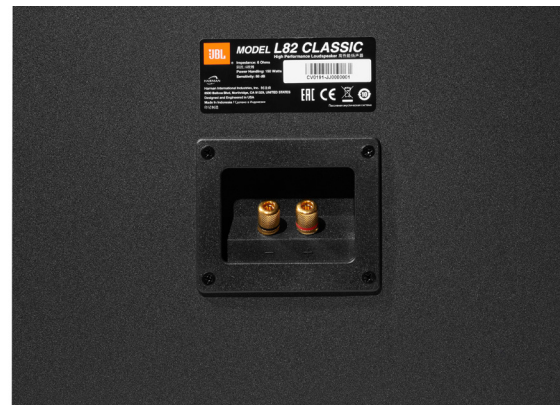

JBL L82 Classic 2-Way Bookshelf Loudspeaker

The L82 Classic is a compact 8-inch (200mm) 2-way bookshelf loudspeaker featuring JBL's advanced acoustic technologies in combination with the iconic retro-inspired style of its larger family member: the L100 Classic. The vintage design of the L82 Classic features a genuine walnut satin wood veneer cabinet and a striking Quadrex foam grille available in a choice of black, orange or blue. Beneath this compelling exterior lies modern acoustic components that deliver stunning sound sure to please any music lover. In the storied tradition of JBL 8-inch 2-way loudspeakers, the L82 Classic is sure to become a favorite of listeners around the world.

L82 Classic

2-Way 8-inch (200mm) Bookshelf Loudspeaker

JBL

Features

- Retro design with iconic JBL styling and vintage Quadrex foam grille in a choice of three colors: black, orange, or blue
- Genuine satin walnut wood veneer enclosure with black front and rear panels
- 8-inch white cone, pure pulp woofer with cast frame
- 1-inch titanium dome tweeter with waveguide
- Bass-reflex design with front-firing port
- High-frequency L-pad attenuator
- Matching JS-80 floor stands available (sold separately)

Specifications

- ▶ Description: 2-Way Bookshelf Loudspeaker
- ▶ Impedance: 8 Ohms
- ▶ Recommended Amplifier Power: 25–125 Watts RMS
- ▶ Sensitivity (2.83V/1m): 88dB
- ▶ Frequency Response: 44Hz–40kHz (-6dB)
- ▶ Crossover Frequency: 1.7kHz
- ▶ Controls: HF level control
- ▶ Input Type: Dual gold-plated binding posts
- ▶ Finish: Genuine walnut veneer enclosure
- ▶ Dimensions with Grille (H x W x D): 18.6" x 11.04" x 12.42"
(472.4 x 280.5 x 315.44mm)
- ▶ Weight: 27.9 lb (12.7kg)